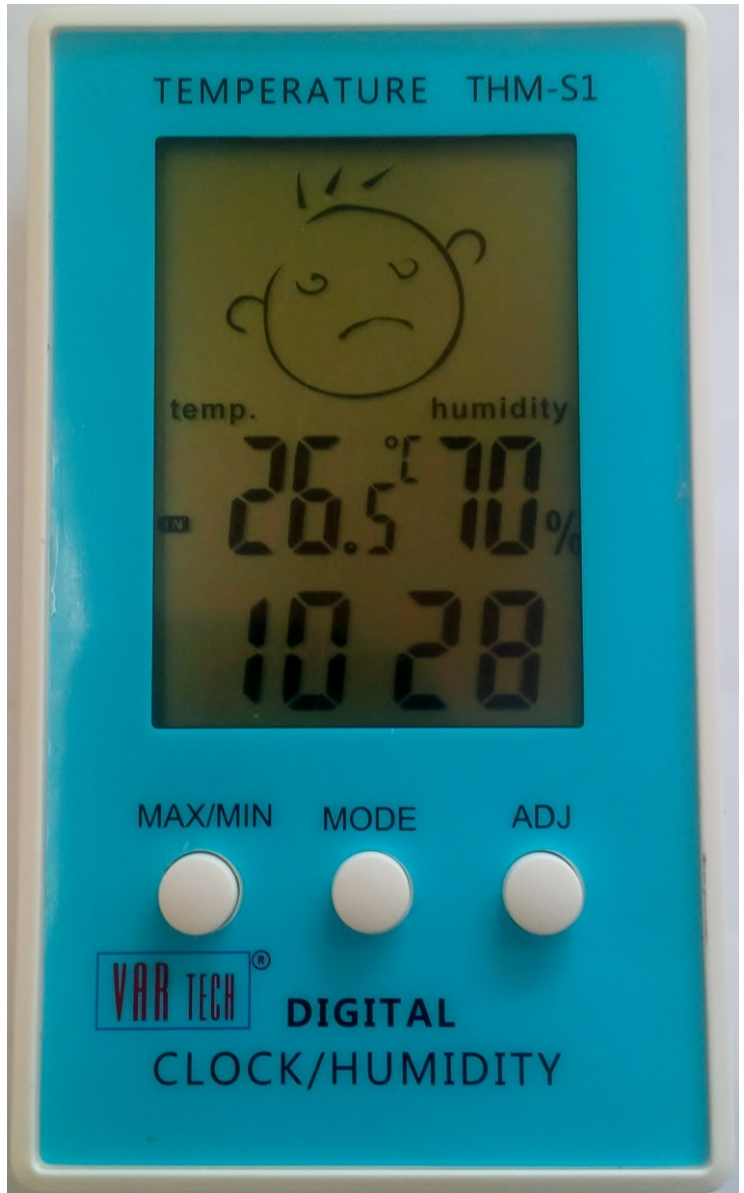

HUMIDITY :-

20 % ~ 90 % R.H.

=====

12 / 24 Hours CLOCK

°C / °F Switching

Comfort Level Display

Max. / Min. Thermo. Memory

Size : 9.8 x 5.8 x 1.3 Cms.

Battery :-

1.5 V 'AAA' Size - 1 Pc.

=====